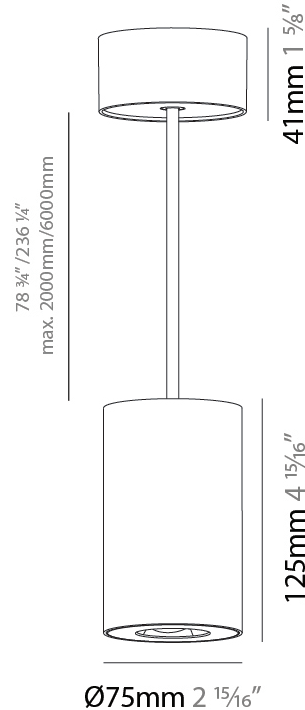

GENERAL

Series: Oiko Pro Round
Brand: Prolicht
Division: Architectural
Mounting Type: Suspension
Mounting Location: Ceiling
Subcategory: Pendant

PHYSICAL

Shape: Cylinder
Diameter (mm): 75
Diameter (in): 2 ¹⁵/₁₆
Height (mm): 125
Height (in): 4 ¹⁵/₁₆
Light Distribution: Direct
Weight (kg): 0.769
Fixture Finish: SSR / BKV / CWI / CRY / HAB / UFT / ITA / RUA / FTG / MYG / LOD / PUS / FRO / FUP / KIA / POP / BLS / SPG / MEY / GOH / GUM / CHC / COM / ABZ / JAG / OBR / MOS / ROR
Fixture Material: Metal
Cable Details: 2,000mm / 6,000mm Cable - Options : Transparent, Black, White, Red, Orange

ELECTRICAL

Lamp Type: LED (Zhaga Standard)
Input Wattage (W): 12.9
Dimming: Tri-Mode (Non-Dimming and Phase Dimming (120Vac only) and 0-10V Dimming)
Driver Included: No
Driver Location: Remote
Driver Type: Constant Current - Universal
Driver Class: Class 2
Input Voltage (V): 120 - 277
Constant Current (MA): 350

LED

Color Temperature (°K): 2700 / 3000 / 3500 / 4000
Max. Delivered Lumen (lm): 1293 / 1289 / 1350 / 1362
Nominal Lumen (lm): 1473 / 1468 / 1538 / 1552
CRI: >90 CRI
Lamp Life (hrs): 50000

OPTICAL

Reflector°: 50
Adjustability: Fixed

RATINGS AND CERTIFICATIONS

Certified By: Certified for North American Standards
IP rating: IP20

PROJECT _____
TYPE _____
SPECIFIER _____
QUANTITY _____
DATE _____