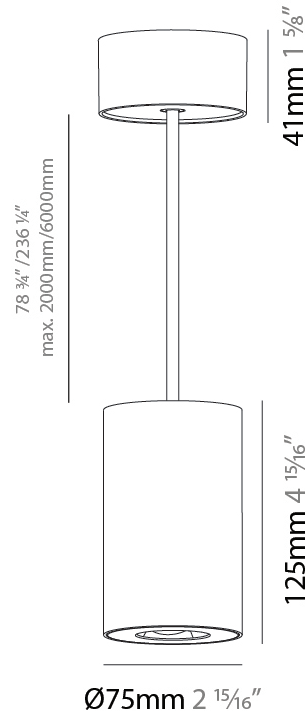

GENERAL

Series: Oiko Pro Round
Brand: Prolicht
Division: Architectural
Mounting Type: Suspension
Mounting Location: Ceiling
Subcategory: Pendant

PHYSICAL

Shape: Cylinder
Diameter (mm): 75
Diameter (in): 2 ¹⁵/₁₆
Height (mm): 125
Height (in): 4 ¹⁵/₁₆
Light Distribution: Direct
Weight (kg): 0.769
Fixture Finish: SSR / BKV / CWI / CRY / HAB / UFT / ITA / RUA / FTG / MYG / LOD / PUS / FRO / FUP / KIA / POP / BLS / SPG / MEY / GOH / GUM / CHC / COM / ABZ / JAG / OBR / MOS / ROR
Fixture Material: Metal
Cable Details: 2,000mm / 6,000mm Cable - Options : Transparent, Black, White, Red, Orange

ELECTRICAL

Lamp Type: LED (Zhaga Standard)
Input Wattage (W): 12.9
Dimming: Tri-Mode (Non-Dimming and Phase Dimming (120Vac only) and 0-10V Dimming)
Driver Included: No
Driver Location: Remote
Driver Type: Constant Current - Universal
Driver Class: Class 2
Input Voltage (V): 120 - 277
Constant Current (MA): 350

LED

Color Temperature (°K): 2700 / 3000 / 3500 / 4000
Max. Delivered Lumen (lm): 1377 / 1372 / 1438 / 1451
Nominal Lumen (lm): 1473 / 1468 / 1538 / 1552
CRI: >90 CRI
Lamp Life (hrs): 50000

OPTICAL

Reflector°: 60
Adjustability: Fixed

RATINGS AND CERTIFICATIONS

Certified By: Certified for North American Standards
IP rating: IP20